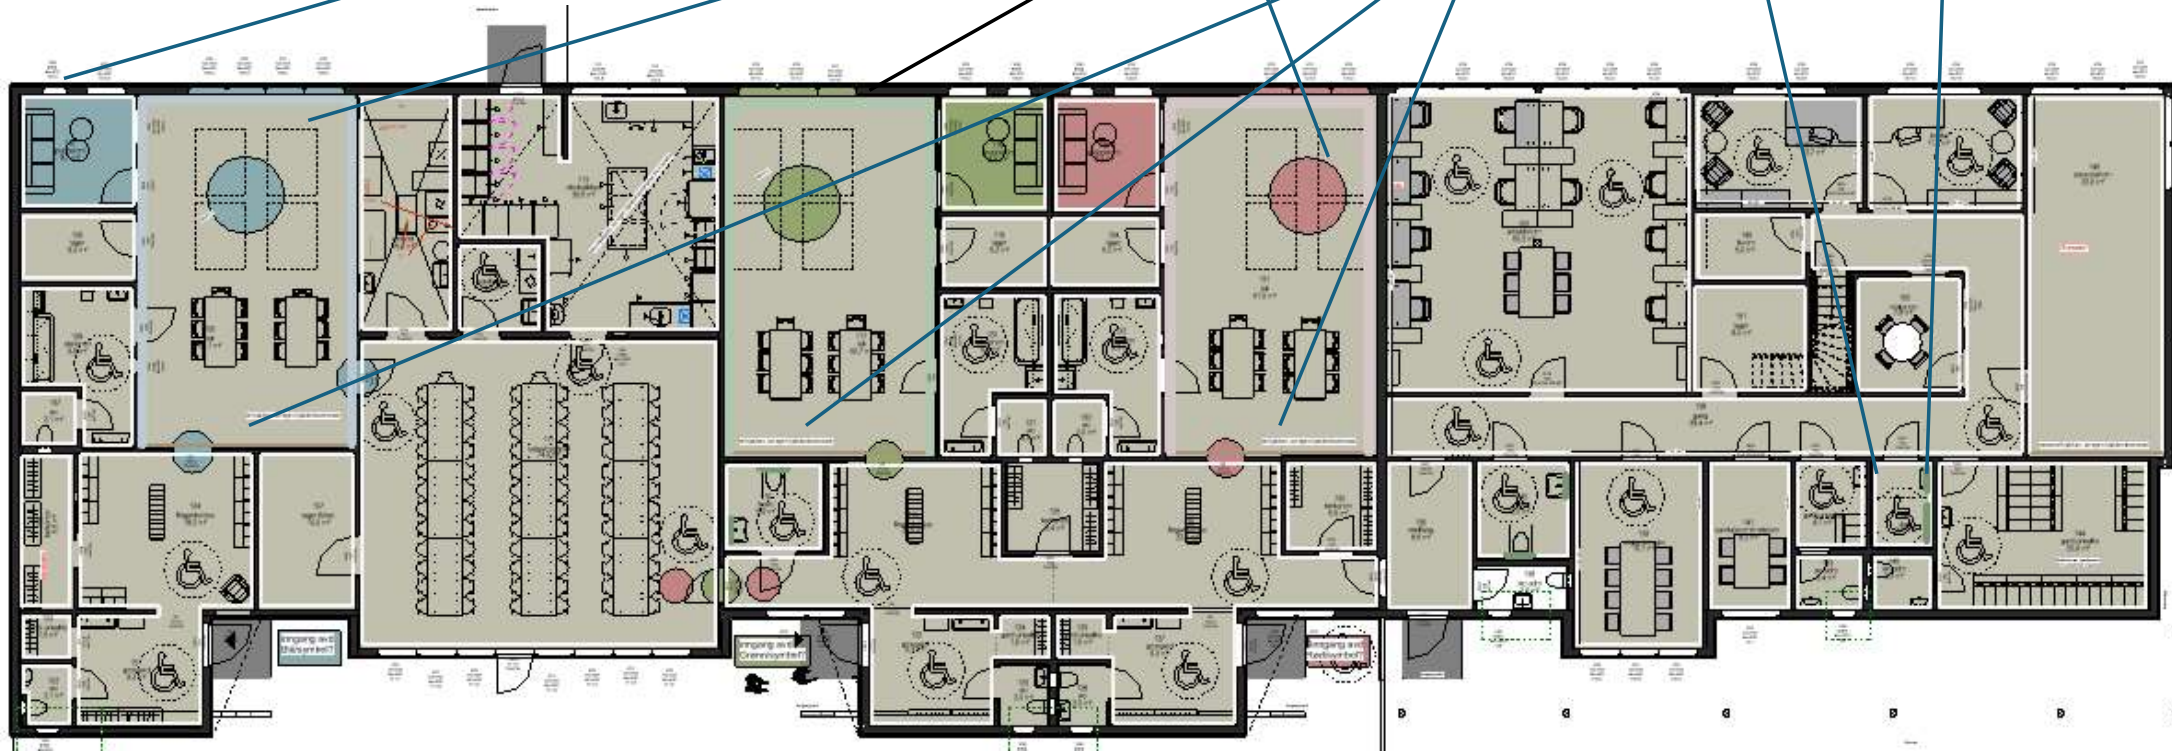

våtromsplater

nuntonit mikroflug SU5UZ-Y

finerplater

vegg males lys dempet blå

vegg males lys dempet grønn

vegg males lys dempet rosatone

Hellvik barnehage

AB INTERIOR
DESIGN