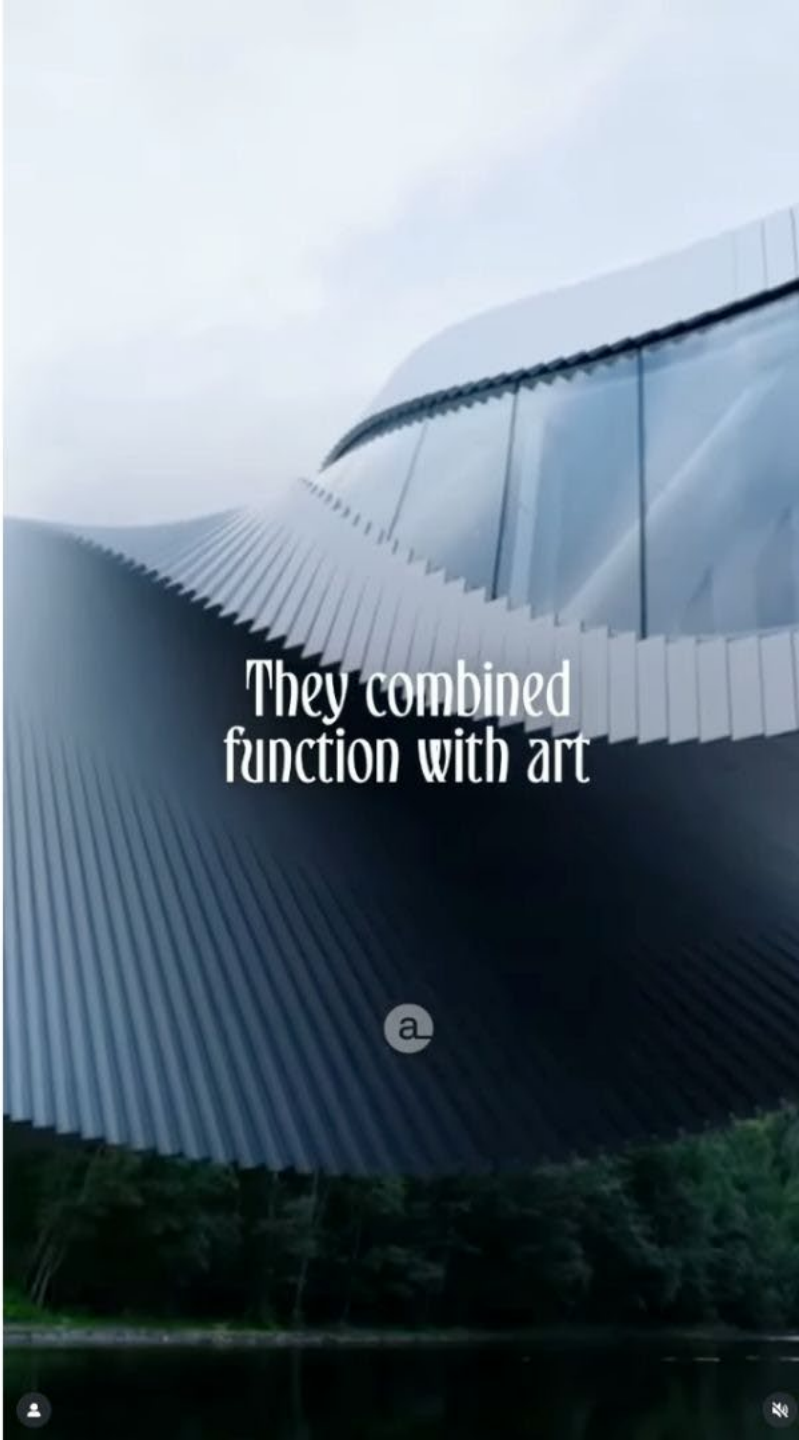

Medier

Art is the language

linktr.ee/art___

art
Originallyld

art The Twist is a striking hybrid structure that functions as both a bridge and an art museum. Architecturally, it blends engineering precision with artistic expression—constructed from sleek aluminum panels and glass, with a light-filled interior gallery that adapts to the twist's changing geometry. The structure connects the forested landscape on either side of the river and is designed to offer varied perspectives as visitors move through it. Inside, the museum features three distinct gallery spaces—one with natural light, one with artificial light, and one curved by the twist—creating dynamic environments for contemporary art exhibitions. It's widely celebrated as an architectural landmark that fuses nature, art, and design into one continuous experience.

Cover Image: Ema Bakalova, The Travel Album
Footage: Norway2Film on YouTube, architecture-punkt-eck on YouTube

1 u Se oversettelse

holger_baehr_art WOW what an amazing achievement in architecture- it isn't just a building - IT IS ART in itself - a sculpture- a beautiful building with purpose - imbedded and blending into nature in such a beautiful way